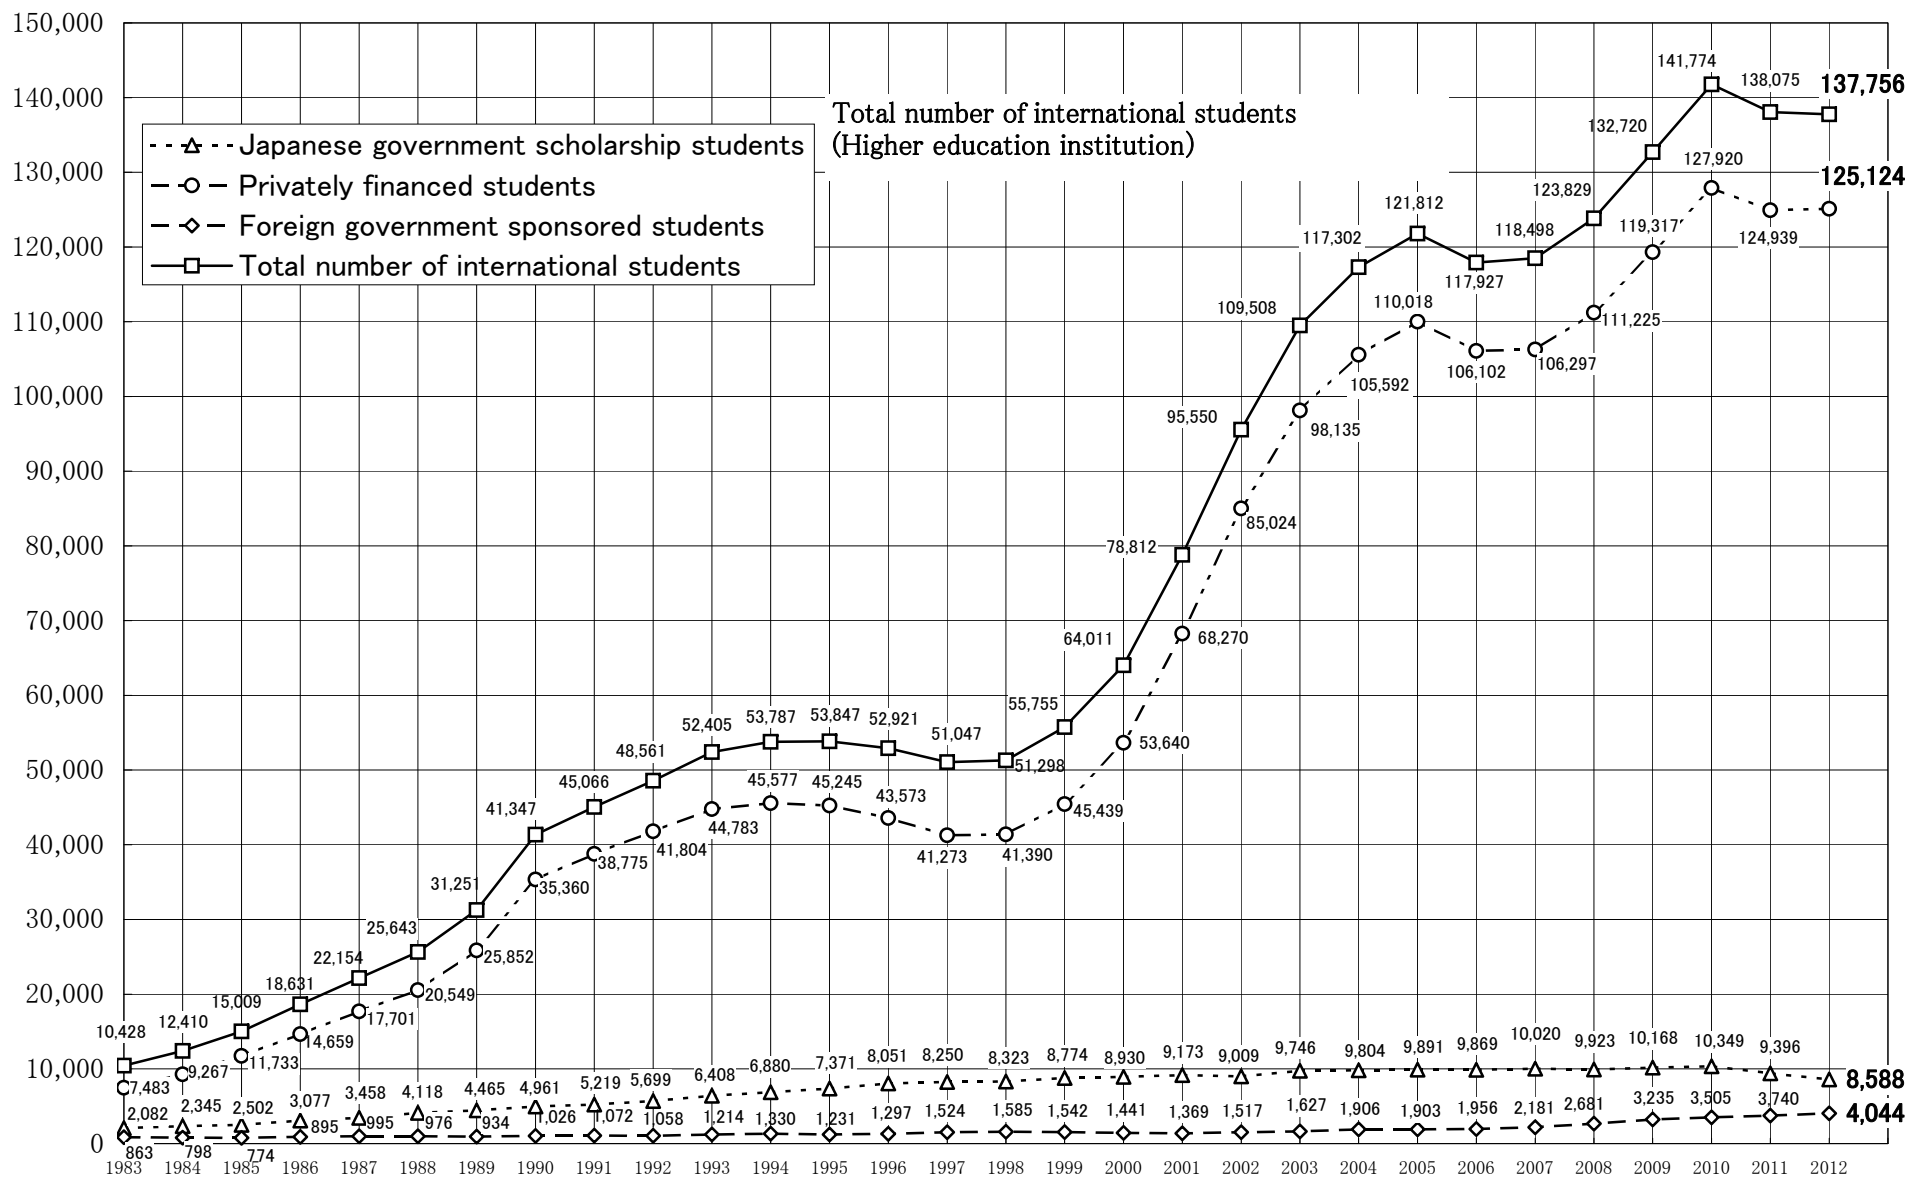

Trend in number of international students by source of funds (As of each May 1)

(Unit: person)

※Reference: International students in Japanese language institutes (As of May 1, 2012) 24,092 persons (Not included in above mentioned total

(year)