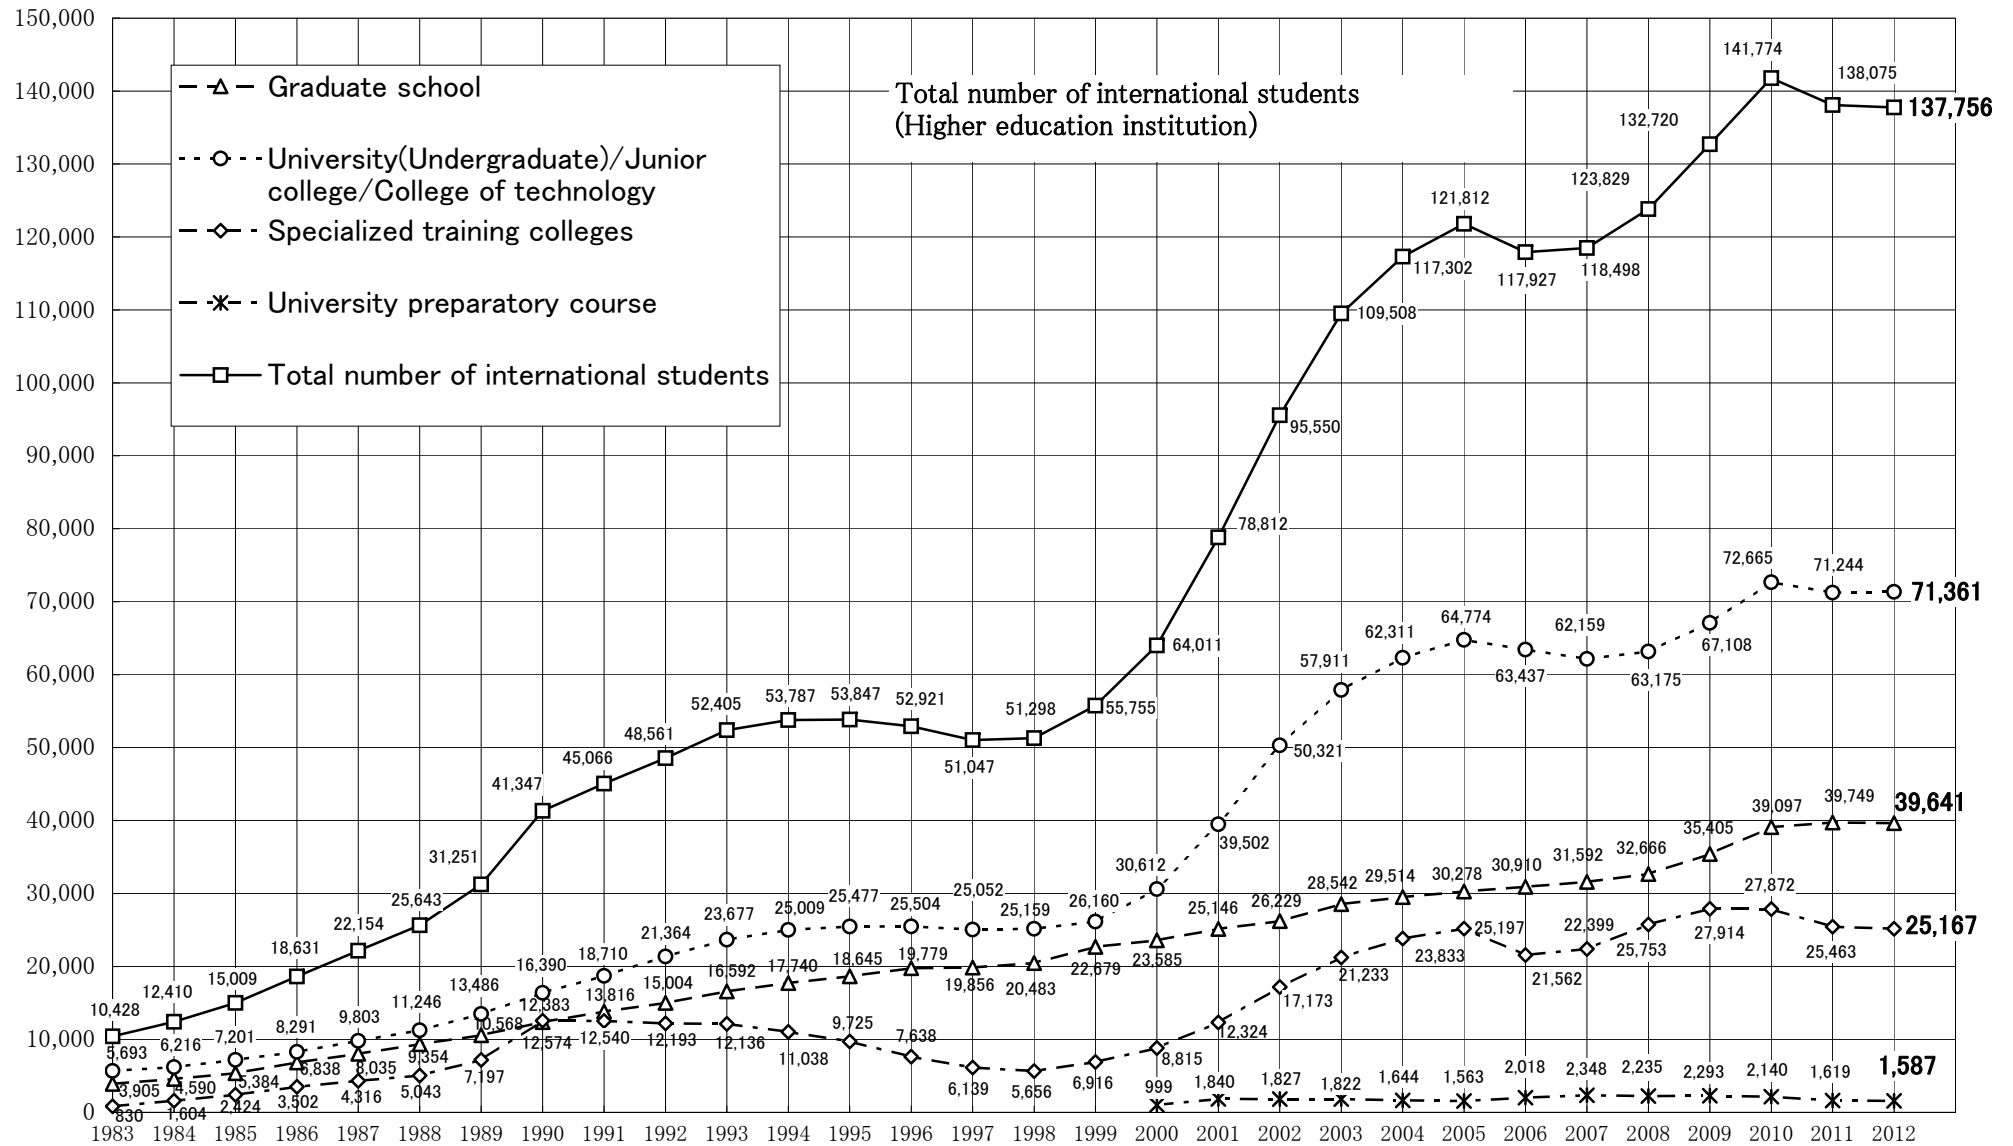

Trend in number of international students by institutional type (As of each May 1)

(Unit: person)

※Reference: International students in Japanese language institutes (As of May 1, 2012) 24,092 persons (Not included in above mentioned total number)

(year)